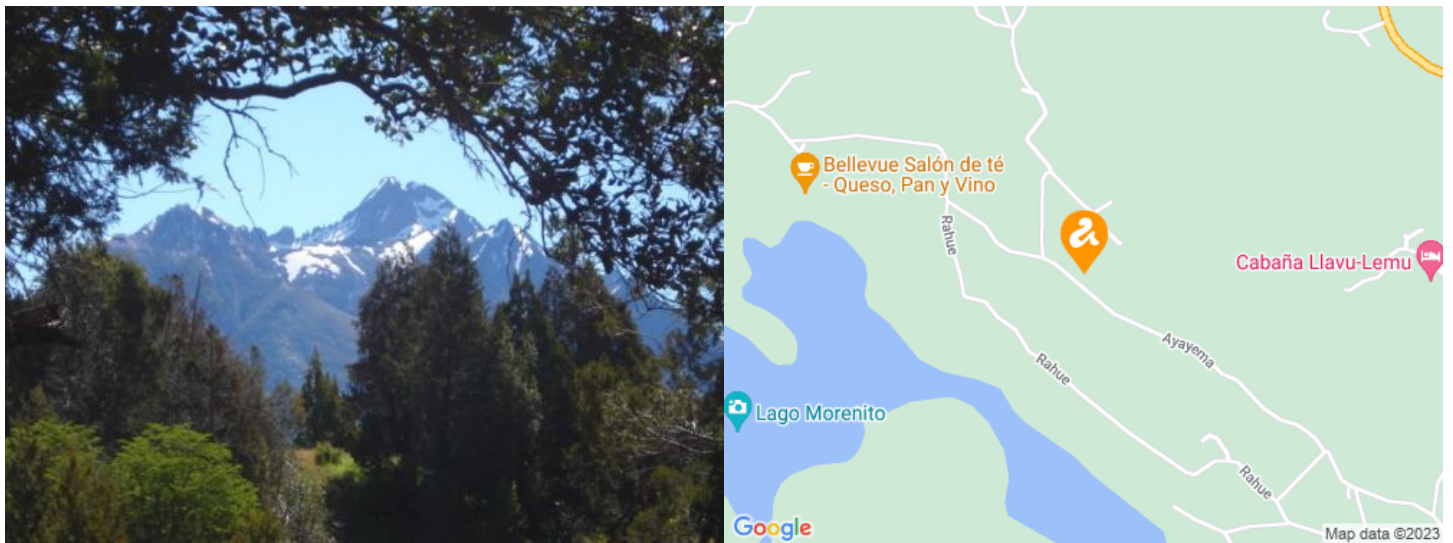

SALE

Fraction forest in Villa Suyai

- Rahue s/n, Villa Suyai, Bariloche, Rio Negro -

Fraction forest of 3344 m² in Villa Suyai Km 24, privacy and view

u\$s 120.000

Property Information

Fraction with native forest and beautiful views in Villa Suyai.

The fraction overlooking Moreno Lake, is 50 m wide at the gravel road frontage.

Services:

Water

Electricity,

Gas network.

Telephone.

Property features:

The land rises to the bottom, is native forest of cypress trees and native species.

It has views of the Cerro López and from a second floor you can see the Moreno Lake and Llao Llao Hotel.

On clear days you can see the Tronador with its eternal snows.

Data Planning:

Urban Natural Reserve Lago Morenito y Laguna Ezquerra